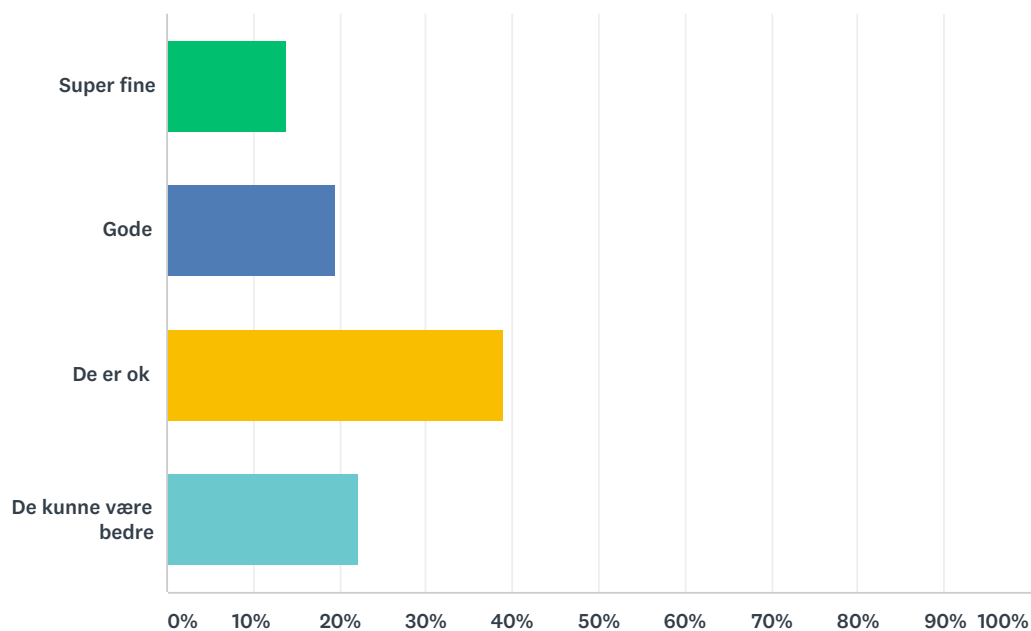

Q2 Hvad synes du om skolens undervisningslokaler?

Answered: 36 Skipped: 0

ANSWER CHOICES	RESPONSES	
Super fine	13.89%	5
Gode	19.44%	7
De er ok	38.89%	14
De kunne være bedre	22.22%	8
TOTAL		36