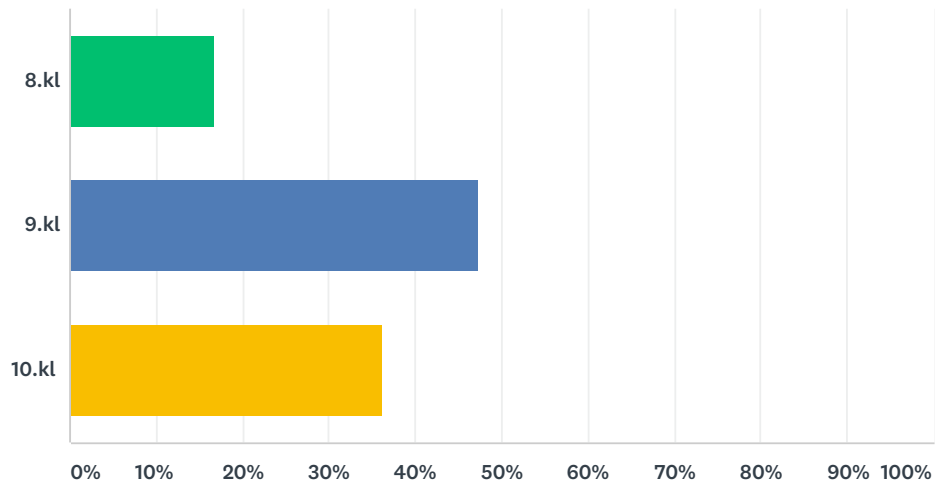

### Q1 Jeg går i

Answered: 36 Skipped: 0

ANSWER CHOICES	RESPONSES	
8.kl	16.67%	6
9.kl	47.22%	17
10.kl	36.11%	13
TOTAL		36

## Q2 Hvad synes du om skolens undervisningslokaler?

Answered: 36 Skipped: 0

ANSWER CHOICES	RESPONSES	
Super fine	13.89%	5
Gode	19.44%	7
De er ok	38.89%	14
De kunne være bedre	22.22%	8
<b>TOTAL</b>		<b>36</b>